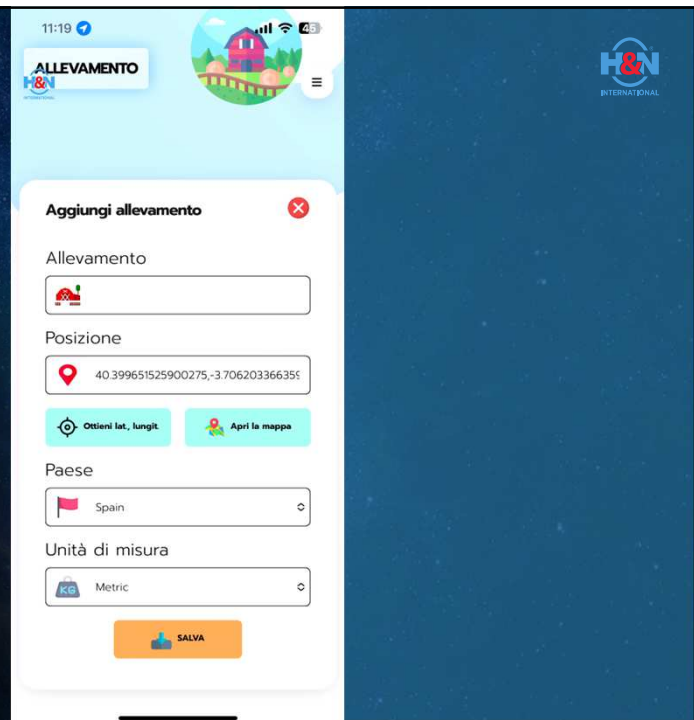

### Come scaricare KAI...e codici di attivazione

<https://hn-int.com/kai/>

**1 Step 1: Download the App**

Google Play | App Store

**KAI** KAI for rearing ready to lay hens and layer parent stock **INSTALL NOW**

**KAI** KAI for table egg and day-old pullet production **INSTALL NOW**

**2 Step 2: Get your Access Code to register**

Italy  
H&N ITALIA SRL  
**Generate Access Code**

**Your code is: 204627**  
Enter this code in the App registration form

H&N INTERNATIONAL

4

1. Creare account
2. Registrare allevamento

5

1. Creare account
2. Registrare allevamento
3. Aggiungere i capannoni
  - o Copiare capannoni

6