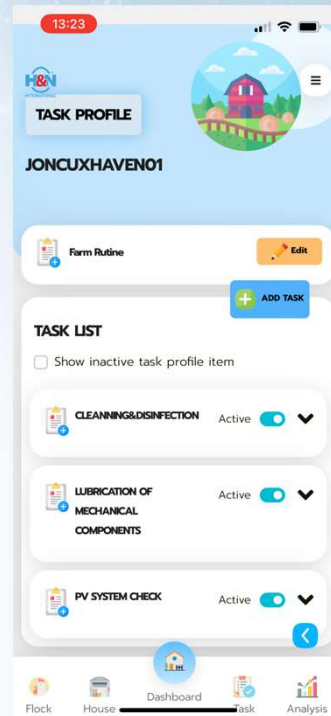

We can add:

- Onetime Tasks and Recurring Tasks
- For Flocks and for Houses