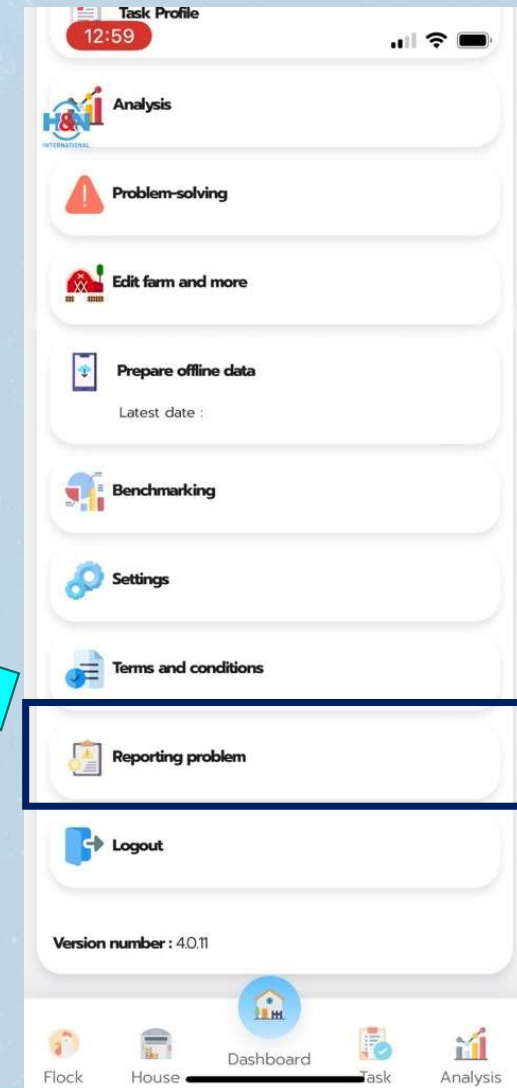

The problem reporting is included in the app