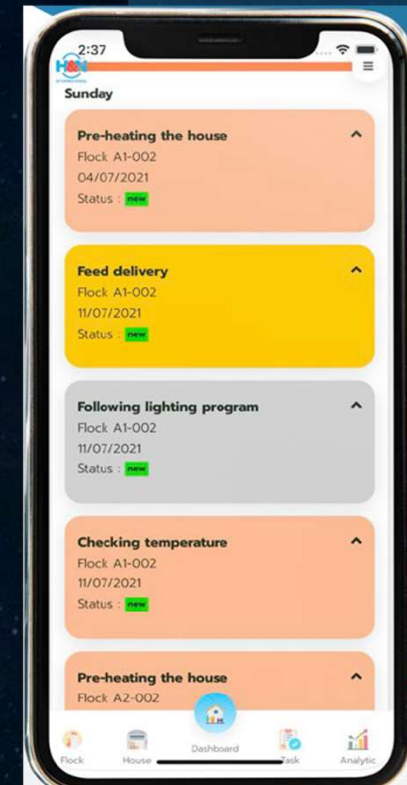

KAI

The Tasks Manager for your Farm

15/10/2024

KAI

The market's only layer farming assistant

- KAI tells you exactly how to handle to pullets and layers
- KAI serves as your daily Task Reminder
- KAI issues early warnings if any parameters could go wrong
- KAI even works on-line and data-syncs automatically after
- KAI works in any kind of farm, big or small
- KAI is open to all breeds of all layer brands
- KAI is entirely for free - including free trainings!

A

MOBILE APP

KAI is available for Android and iOS
KAI works on cell phones and tablets
KAI is available in multiple languages

B

DEPLOYMENT SUPPORT

Installation in 24 hours
Tutorials available in the web
A support Team ready to help
Report any issue or problem

C

FRIENDLY & CUSTOMISABLE

Define who access to each farm
data and tasks
Add the specific tasks of your farm
Check the data graphics with one click

Kai Blue

K A I

Rearing

Kai Red

K A I

Production

Get KAI your free farming Assistance

Artificial Intelligence for real-time support!

1 Step 1: Download the App

KAI for rearing ready to lay hens and layer parent stock

INSTALL NOW

KAI for table egg and day-old pullet production