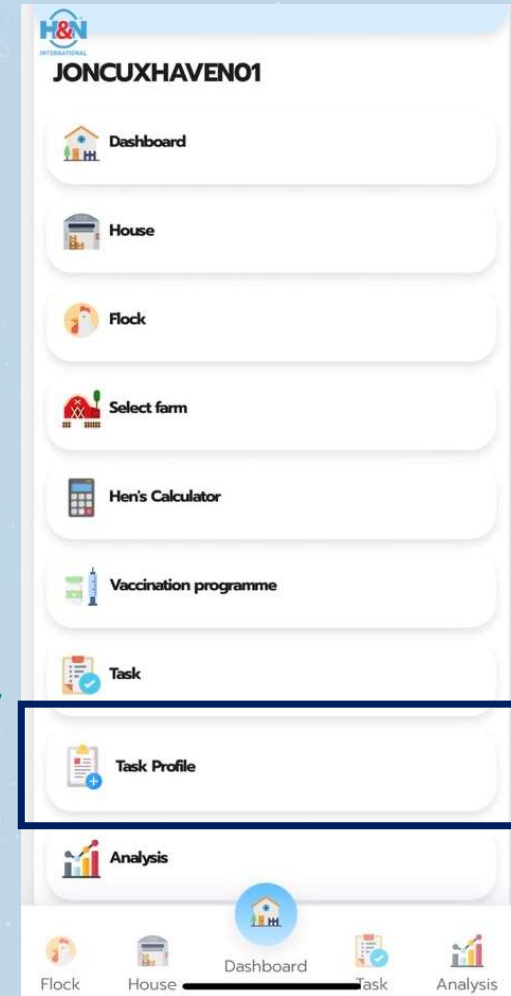

We can add:

- Onetime Tasks and Recurring Tasks
- For Flocks and for Houses