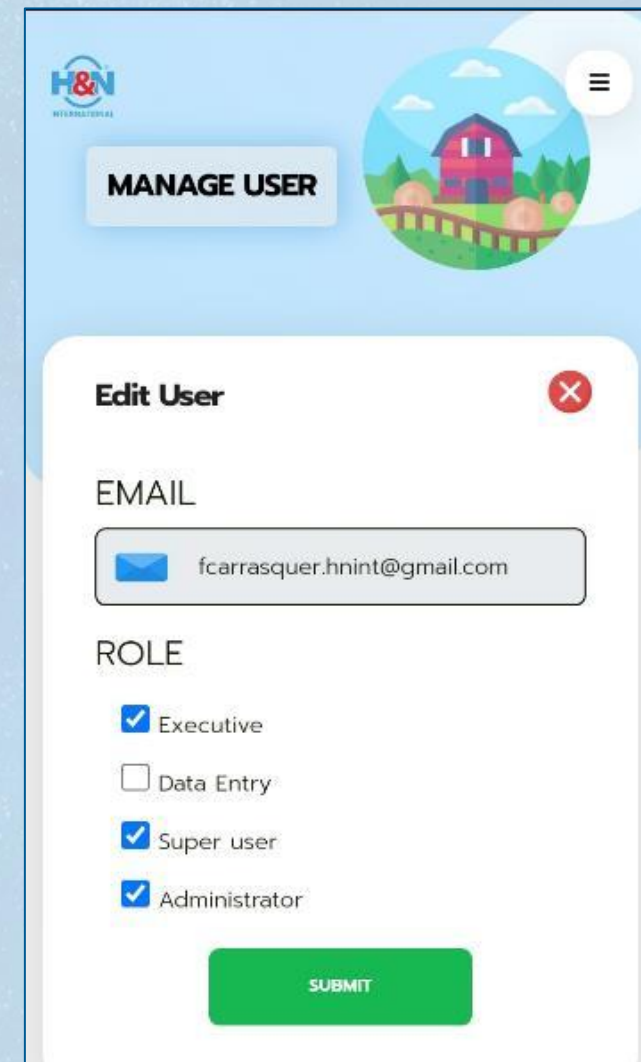

A walk-through KAI

A walk-through KAI

HOUSE

GRANJA PRUEBA

Add house

HOUSE LIST

- Nave 1
- Nave 2
- Nave 3

Flock House Dashboard Task Analysis