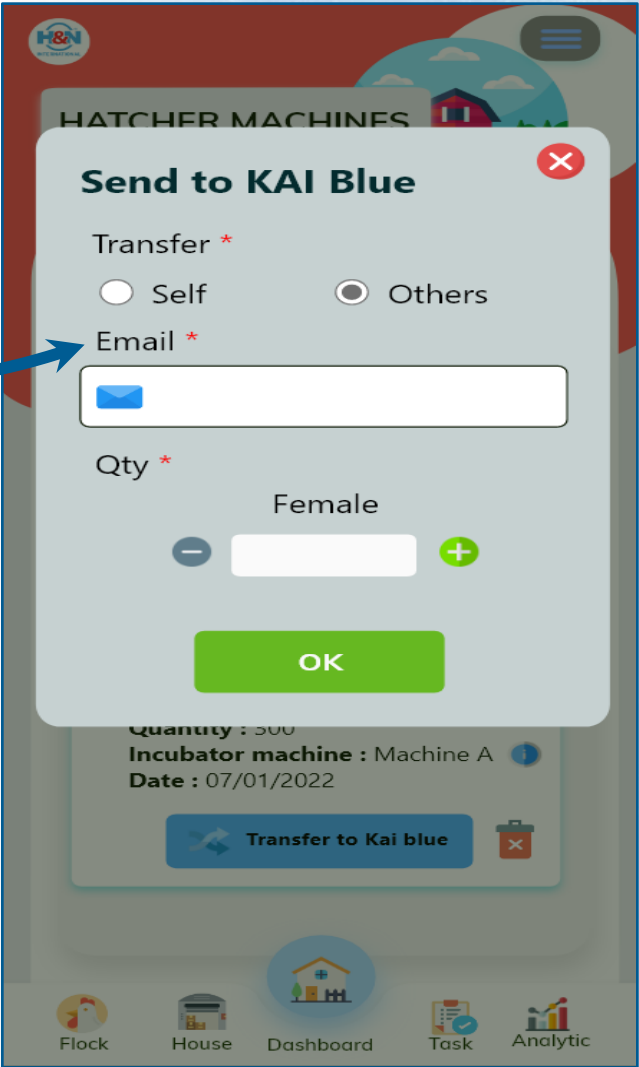

Easy Peasy interconnectivity in KAI