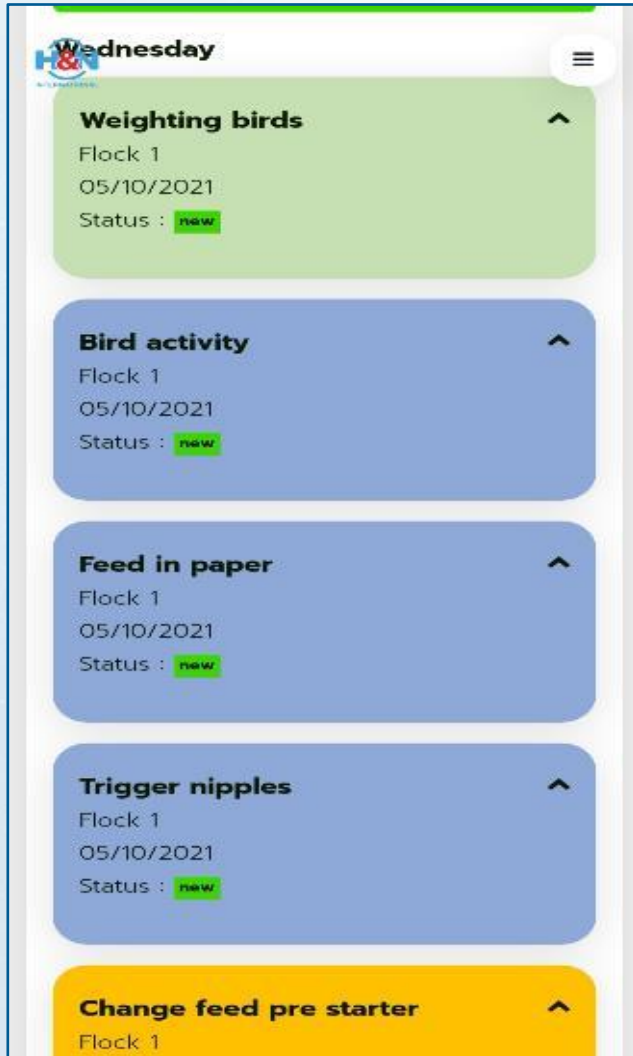

Type : Parent stock

Age : 2 Week

Rcp. Date : 27/04/2022

Status : Open

Lote 35

Brown Nick

Nave 2

Type : Layers

Age : 1 Week

Rcp. Date : 28/04/2022

Status : Open

Prueba

Brown Nick

Nave 1

Type : Layers

Flock House Dashboard Task Analysis

A walk-through KAI

A walk-through KAI

Name Your report

Graph Table

Age in weeks

Day **EXPORT** **NEW REPORT**

Remove **ADD COUNTER** **REMOVE**

Remove **Colour** **Scale** **Counter**