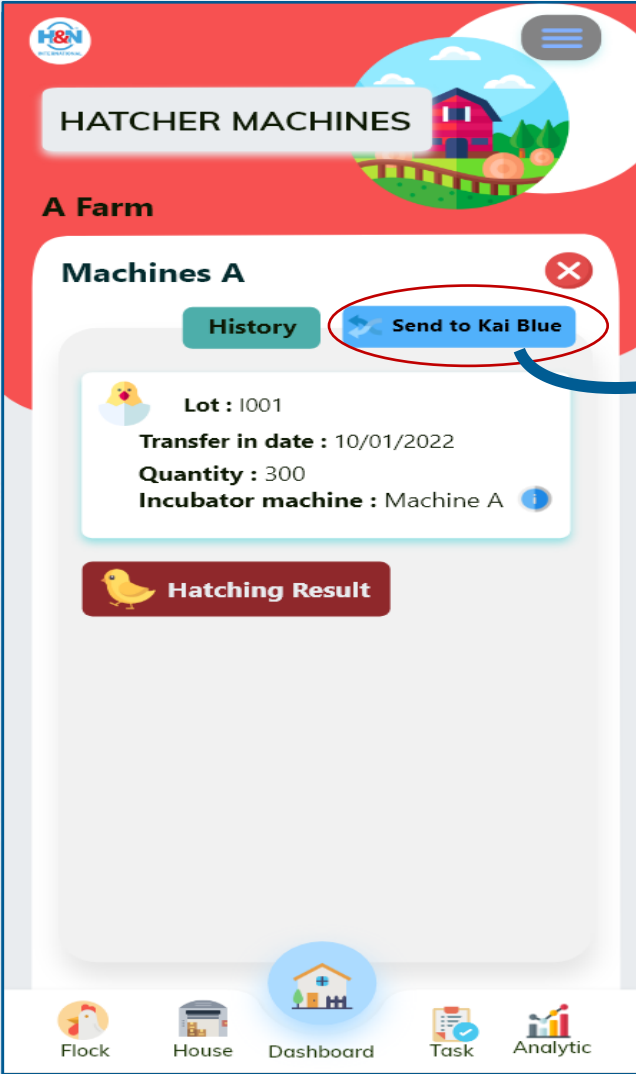

Easy Peasy interconnectivity in KAI