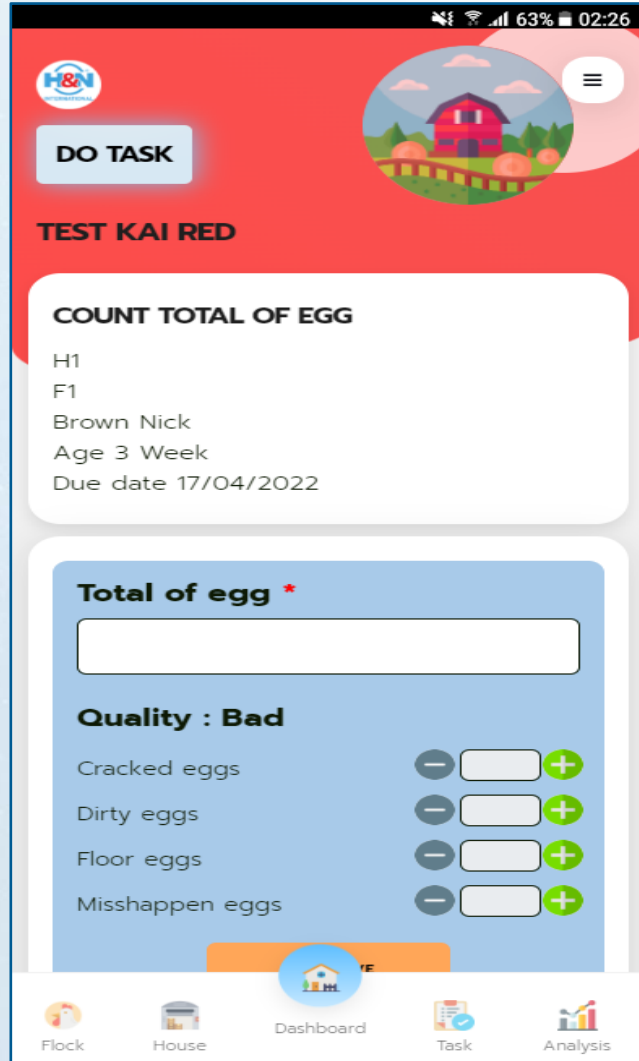

100.00 Female weight(Villa Gra

Flock House Dashboard Task Analysis

Name Your report

Graph Table

Week	Femal	Femal
1	35.70	62.00
2	67.00	120.00
3	130.00	179.00
4	207.00	242.00
5	286.00	314.00
6	404.00	393.00
7	477.00	480.00
8	522.00	568.00
9	638.00	655.00
10	734.00	740.00
11	820.00	824.00

Day **EXPORT** **NEW REPORT**

Remove **ADD COUNTER** **REMOVE**

Remove **Colour** **Scale** **Counter**

100.00 Female weight(Villa Gra

Flock House Dashboard Task Analysis

Do you want to download "Analytic_20225512811.xlsx"?

View Download

AA kai.hn-int.com

A walk-through KAI

Week	Femal	Femal
1	35.70	62.00
2	67.00	120.00
3	130.00	179.00
4	207.00	242.00
5	286.00	314.00
6	404.00	393.00
7	477.00	480.00
8	522.00	568.00
9	638.00	655.00
10	734.00	740.00
11	820.00	824.00

A walk-through KAI

A walk-through KAI

Easy Peasy interconnectivity in KAI

All operations in one platform

KAI vs competitors

FLOCKMAN4U

Data collection	✓	✓	✓	✓
Graphics	✓	✓	✓	✓
Mobile app	✗	✗	✓	✓
Teamwork	✗	✗	✓	✓
Assistant functions	✗	✗	✗	✓
Problem solving	✗	✗	✗	✓