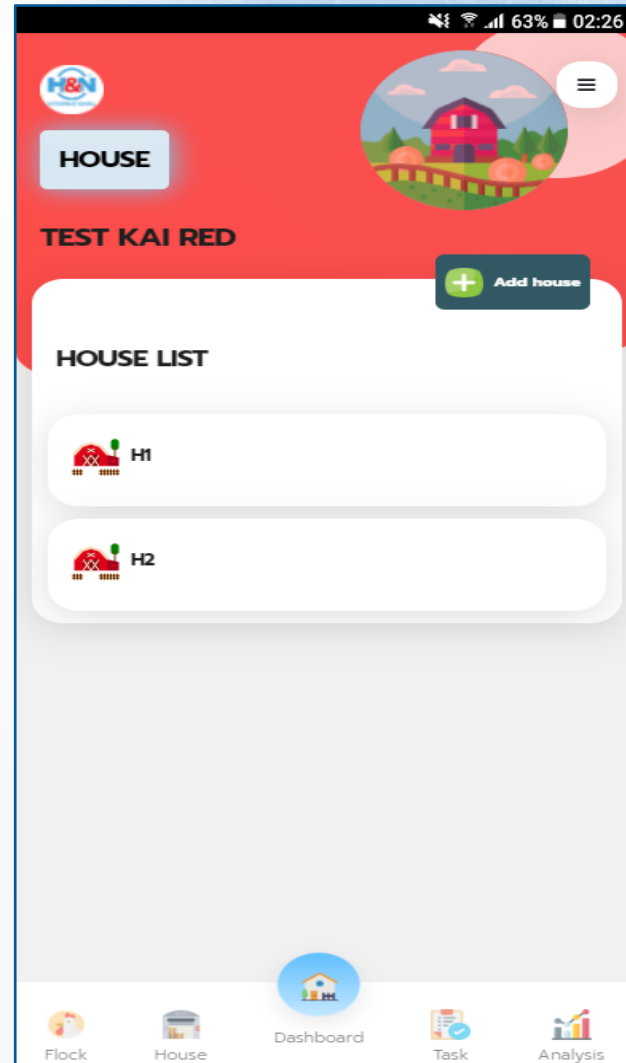

A walk-through KAI