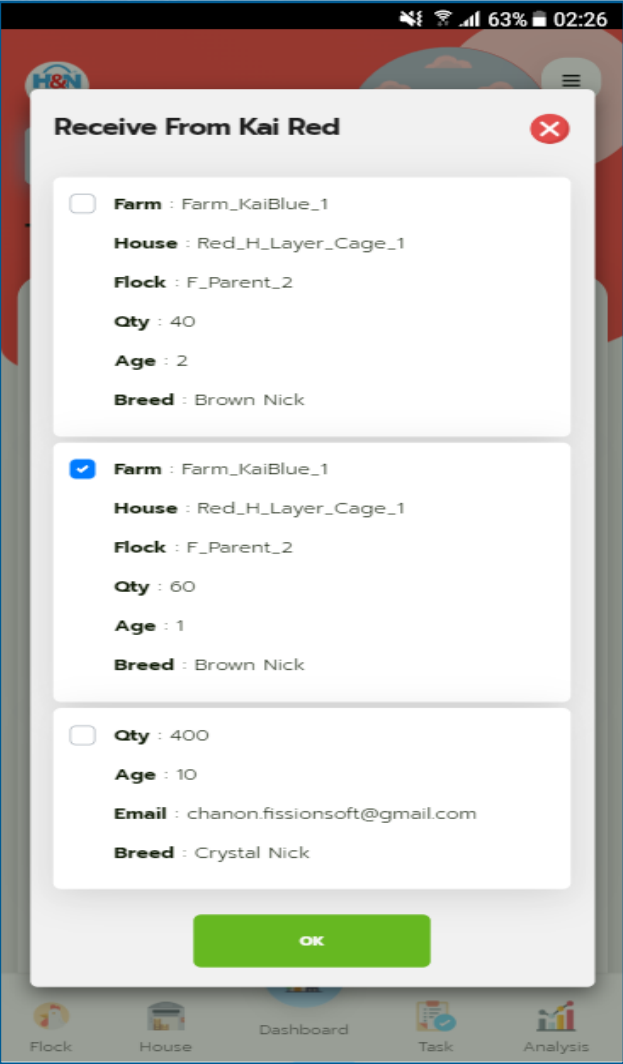

Day **EXPORT** **NEW REPORT**

Remove **ADD COUNTER** **REMOVE**

Remove **Colour** **Scale** **Counter**

100.00 Female weight(Villa Gra

Flock House Dashboard Task Analysis

Do you want to download "Analytic_20225512811.xlsx"?

View Download

AA kai.hn-int.com

A walk-through KAI

Week	Femal	Femal
1	35.70	62.00
2	67.00	120.00
3	130.00	179.00
4	207.00	242.00
5	286.00	314.00
6	404.00	393.00
7	477.00	480.00
8	522.00	568.00
9	638.00	655.00
10	734.00	740.00
11	820.00	824.00

A walk-through KAI

A walk-through KAI

Easy Peasy interconnectivity in KAI

All operations in one platform

KAI vs competitors

FLOCKMAN4U

Data collection	✓	✓	✓	✓
Graphics	✓	✓	✓	✓
Mobile app	✗	✗	✓	✓
Teamwork	✗	✗	✓	✓
Assistant functions	✗	✗	✗	✓
Problem solving	✗	✗	✗	✓