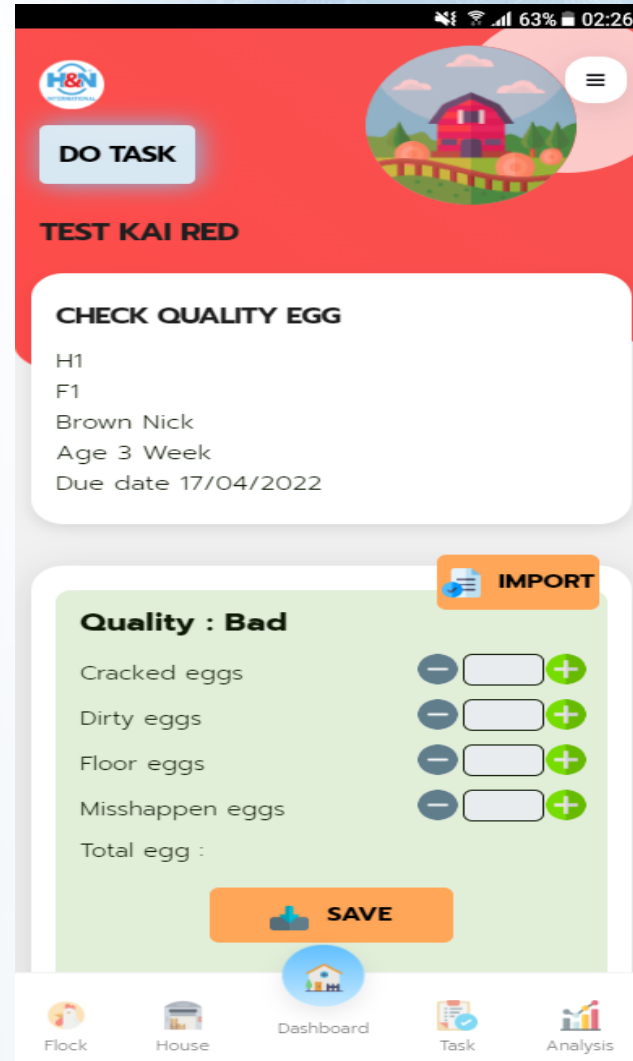

A walk-through KAI