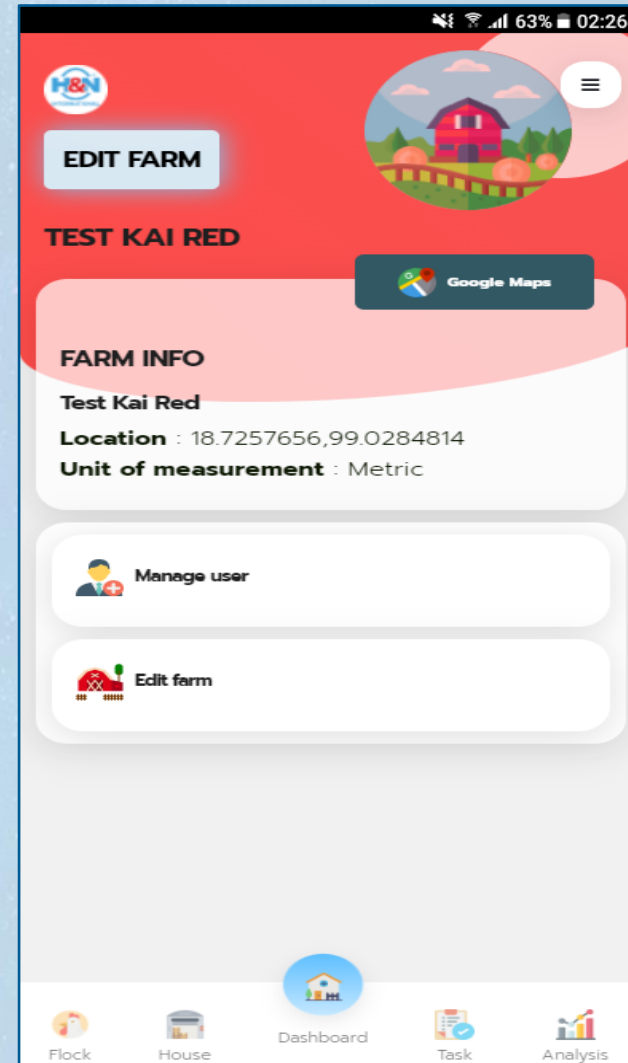

A walk-through KAI