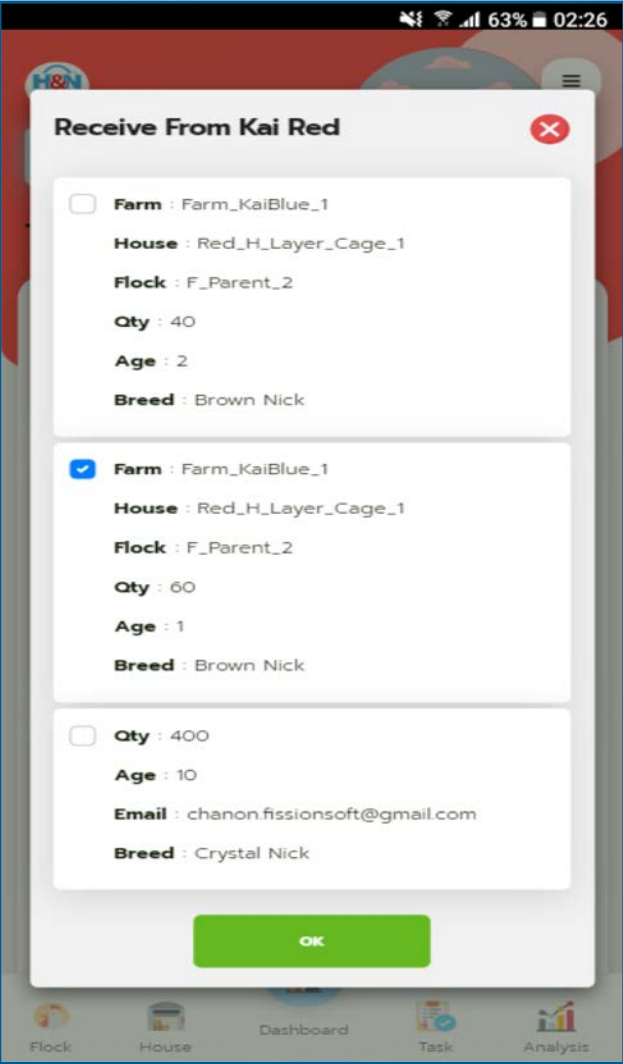

Easy Peasy interconnectivity in KAI