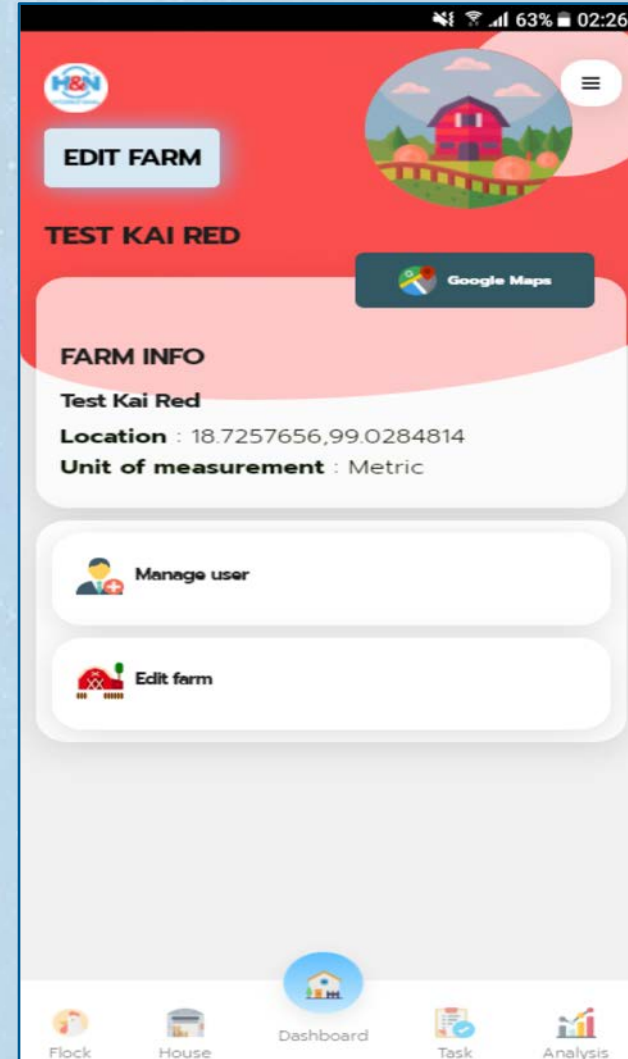

# A walk-through KAI

CHOOSE DATA PROFIL

Name Your report

Graph  Table

Age in weeks

EXPORT NEW REPORT

ADD COUNTER REMOVE

Remove Colour Scale Counter

Flock House Dashboard Task Analysis

CHOOSE DATA PROFIL

Name Your report

Graph  Table

Week	Femal	Femal
1	35.70	62.00
2	67.00	120.00
3	130.00	179.00
4	207.00	242.00
5	286.00	314.00
6	404.00	393.00
7	477.00	480.00
8	522.00	568.00
9	638.00	655.00
10	734.00	740.00
11	820.00	824.00

Day EXPORT NEW REPORT

ADD COUNTER REMOVE

Remove Colour Scale Counter

Flock House Dashboard Task Analysis

Do you want to download "Analytic\_20225512811.xlsx"?

View Download

kai.hn-int.com

# A walk-through KAI