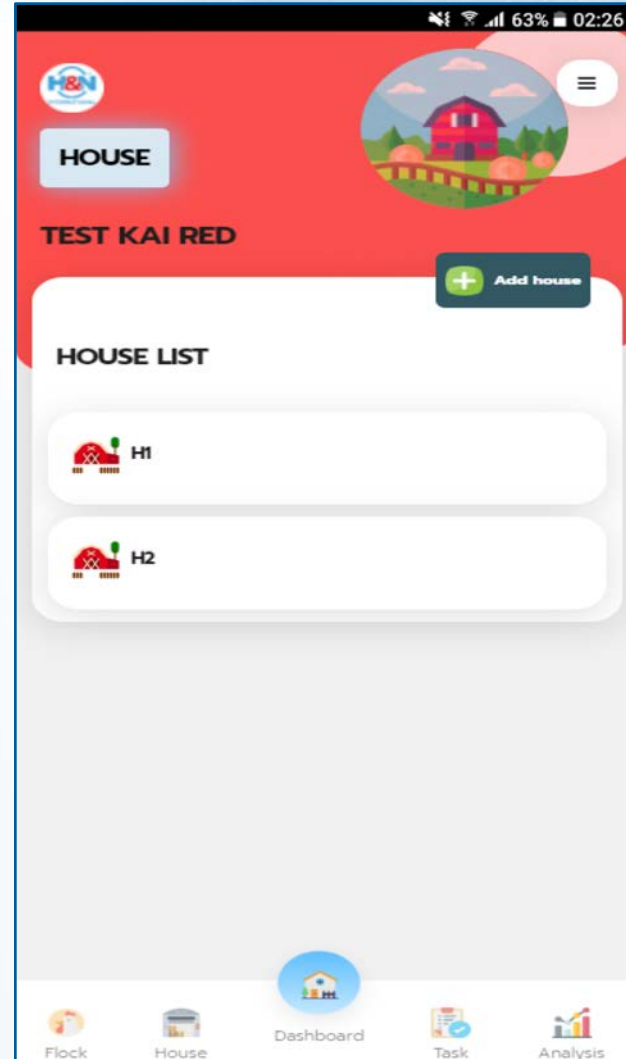

A walk-through KAI