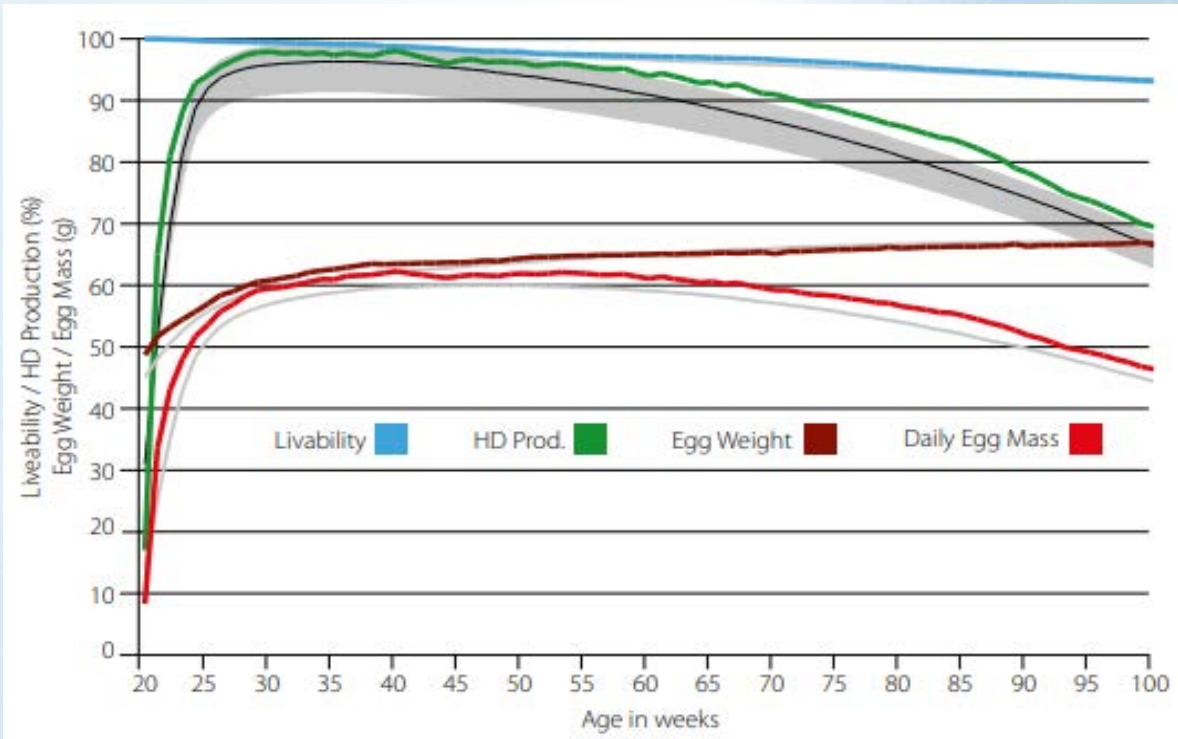

What KAI is about?

KAI is about data and how we use them in modern life