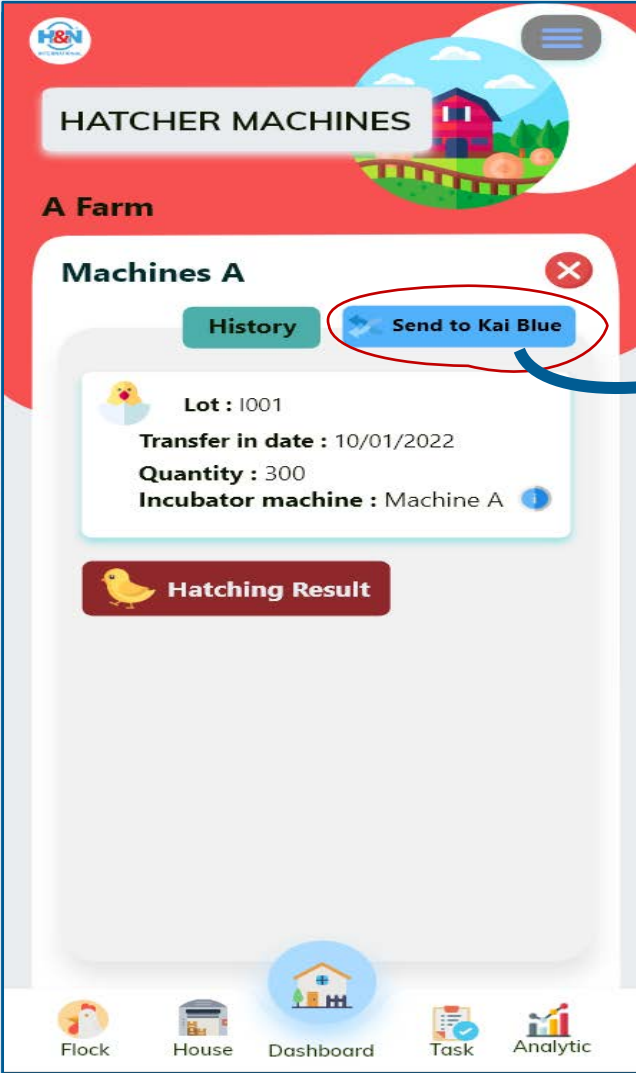

Easy Peasy interconnectivity in KAI