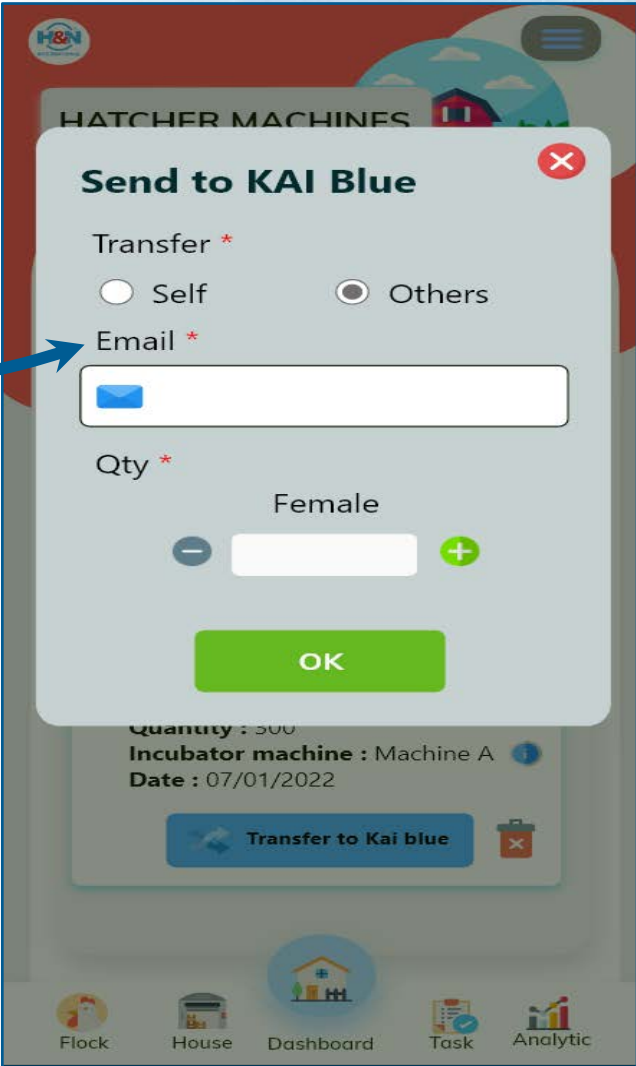

Easy Peasy interconnectivity in KAI